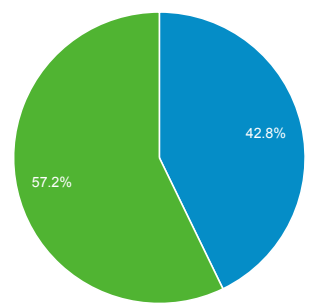

1 Jan 2016 - 16 Nov 2016
Compare to: 1 Jan 2014 - 16 Nov 2014

Audience Overview

All Users
+0.00% Sessions

Overview

01-Jan-2016 - 16-Nov-2016: ● Sessions
01-Jan-2014 - 16-Nov-2014: ● Sessions

Sessions 45.88% 187,338 vs 128,416	Users 95.18% 117,152 vs 60,024	Page Views 30.18% 333,187 vs 255,939
Pages/Session -10.76% 1.78 vs 1.99	Avg. Session Duration -17.99% 00:01:25 vs 00:01:43	Bounce Rate 12.11% 69.48% vs 61.97%
% New Sessions 40.72% 60.23% vs 42.80%		

■ New Visitor ■ Returning Visitor

01-Jan-2016 - 16-Nov-2016

01-Jan-2014 - 16-Nov-2014

Language	Sessions	% Sessions
1. en-gb		
01-Jan-2016 - 16-Nov-2016	113,436	60.55%
01-Jan-2014 - 16-Nov-2014	36,249	28.23%
% Change	212.94%	114.51%
2. en-us		
01-Jan-2016 - 16-Nov-2016	65,063	34.73%
01-Jan-2014 - 16-Nov-2014	88,325	68.78%
% Change	-26.34%	-49.51%
3. zh-cn		
01-Jan-2016 - 16-Nov-2016	794	0.42%
01-Jan-2014 - 16-Nov-2014	149	0.12%
% Change	432.89%	265.28%
4. (not set)		