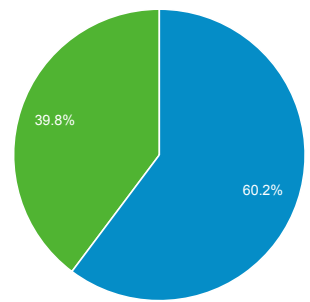

1 Jan 2016 - 16 Nov 2016
Compare to: 1 Jan 2014 - 16 Nov 2014

Audience Overview

All Users
+0.00% Sessions

Overview

01-Jan-2016 - 16-Nov-2016: ● Sessions
01-Jan-2014 - 16-Nov-2014: ● Sessions

Sessions 45.88% 187,338 vs 128,416	Users 95.18% 117,152 vs 60,024	Page Views 30.18% 333,187 vs 255,939
Pages/Session -10.76% 1.78 vs 1.99	Avg. Session Duration -17.99% 00:01:25 vs 00:01:43	Bounce Rate 12.11% 69.48% vs 61.97%
% New Sessions 40.72% 60.23% vs 42.80%		

■ New Visitor ■ Returning Visitor

01-Jan-2016 - 16-Nov-2016

01-Jan-2014 - 16-Nov-2014

Language	Sessions	% Sessions
1. en-gb		
01-Jan-2016 - 16-Nov-2016	113,436	60.55%
01-Jan-2014 - 16-Nov-2014	36,249	28.23%
% Change	212.94%	114.51%
2. en-us		
01-Jan-2016 - 16-Nov-2016	65,063	34.73%
01-Jan-2014 - 16-Nov-2014	88,325	68.78%
% Change	-26.34%	-49.51%
3. zh-cn		
01-Jan-2016 - 16-Nov-2016	794	0.42%
01-Jan-2014 - 16-Nov-2014	149	0.12%
% Change	432.89%	265.28%
4. (not set)		